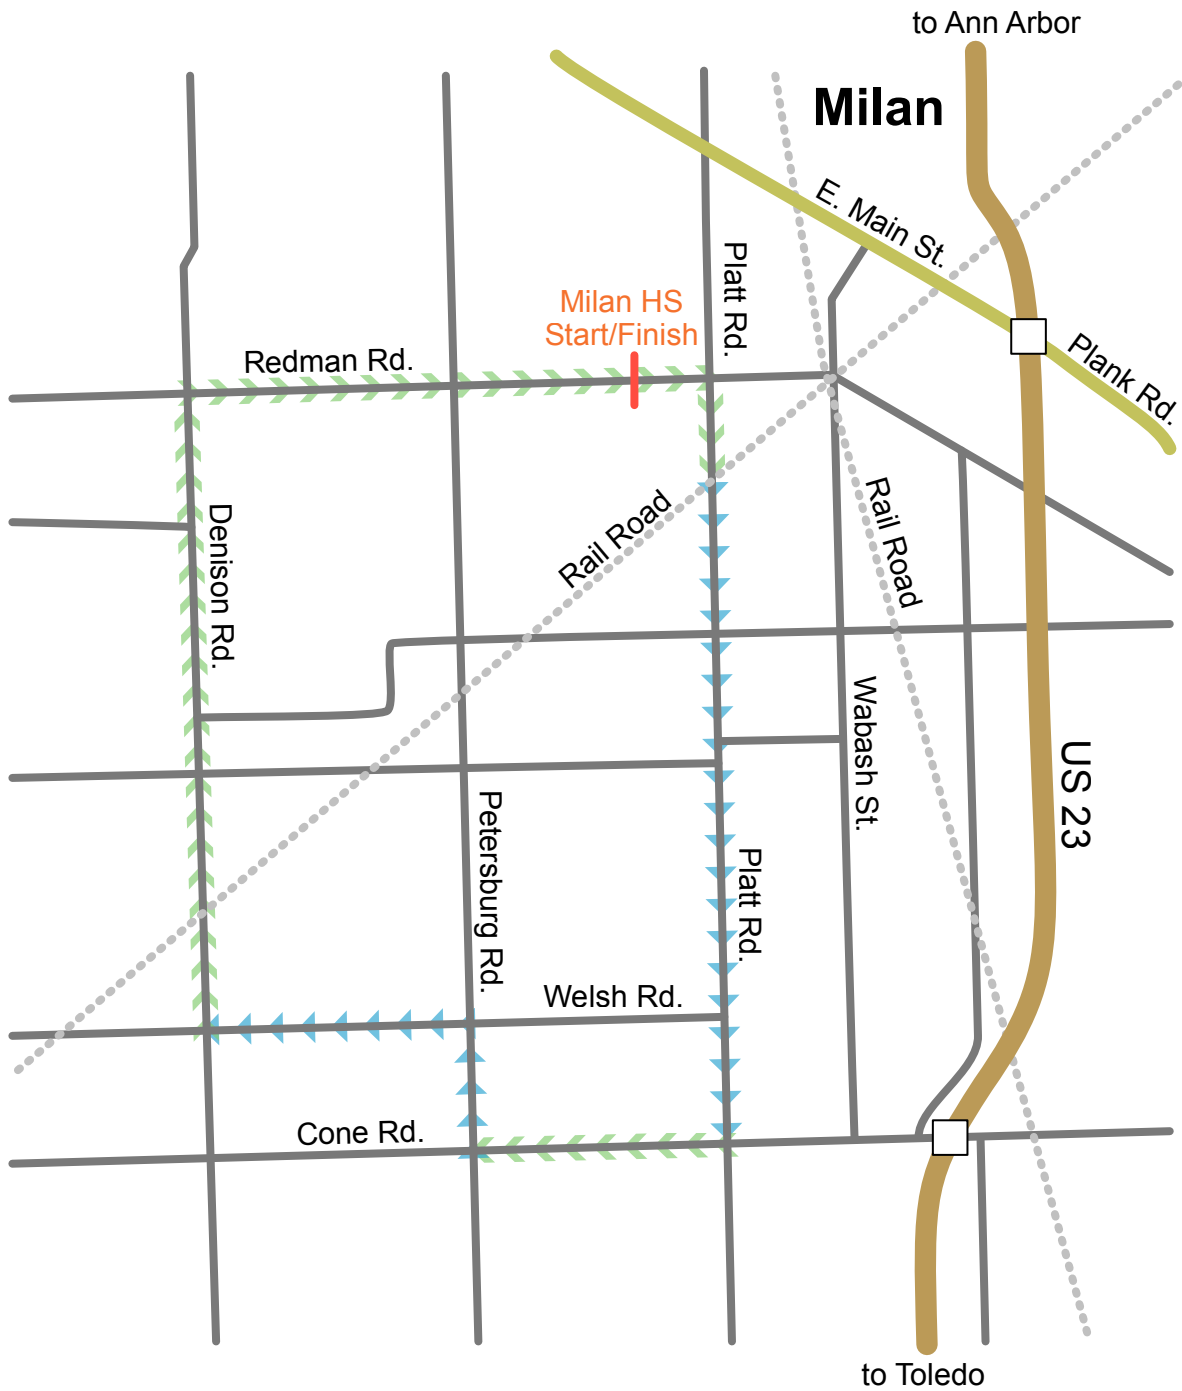

Cone Azalia Classic

May 3, 2009
Milan, MI

- Paved race course
- ▶▶▶▶ Dirt/gravel race course

10.1 miles (16.3 km) per lap
4 miles (6.4 km) of dirt/gravel roads per lap